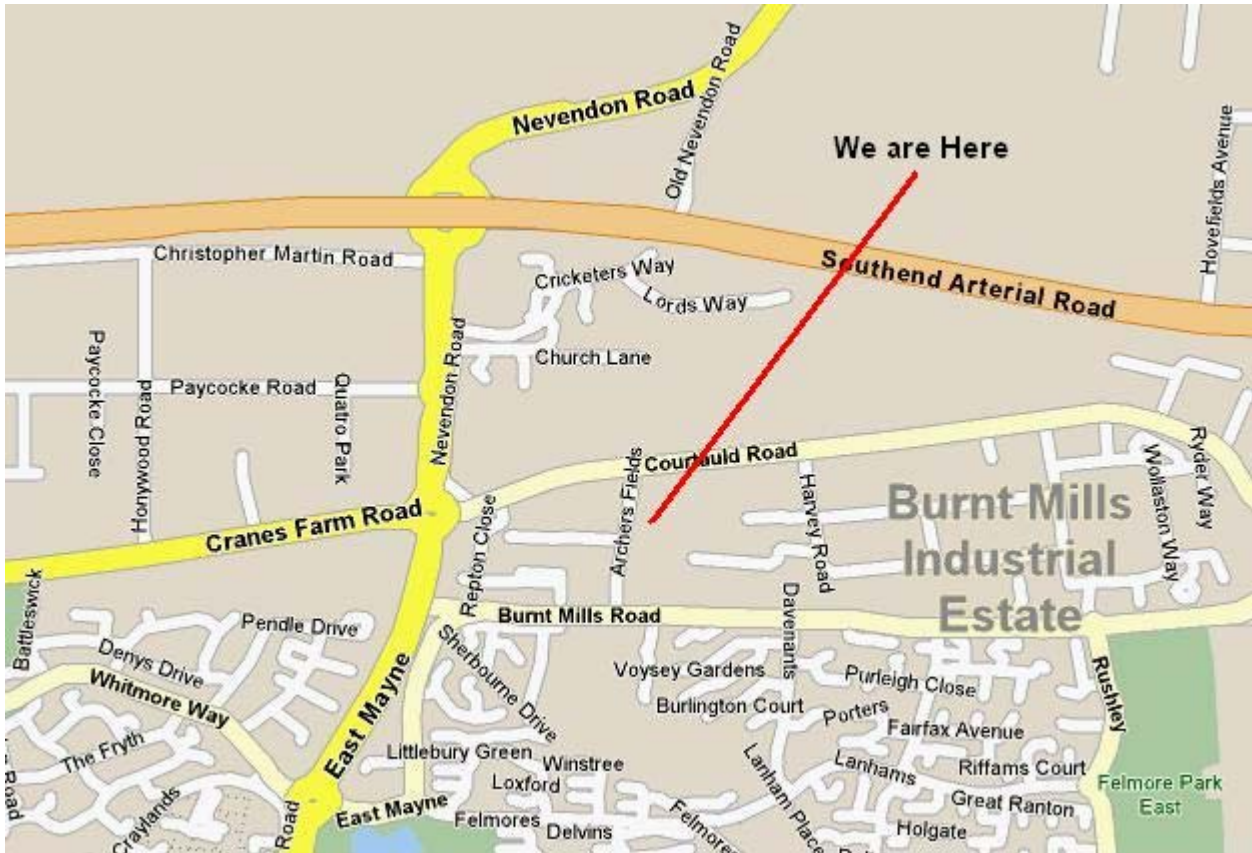

ACTION UNDERWATER STUDIOS

Directions

By Road

M25, Junction 29 - A127

A127 towards Southend.

until you get to the A132 turn off signposted Wickford.

Turn right under A127 passing a Sainsbury's superstore on your left.

Then over the first roundabout and at the second roundabout

(garden centre and Cafe on your left) Turn left into Courtauld Road

Archers Fields is then the second turning on the right

we are the third unit on the left

By Rail

London Fenchurch Street to Basildon

or

London Liverpool Street to Wickford

Action Underwater Studios

Archers Fields

Burnt Mills Estate

Basildon